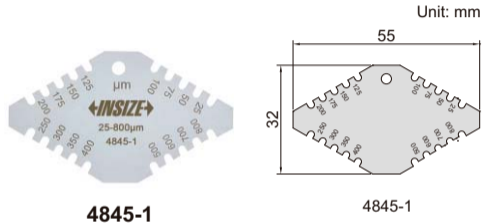

WET FILM GAGES

- Made of stainless steel

Code	Range	Accuracy	Thickness
4845-1	25-800µm	±5µm	1.8mm
4845-2	25-3000µm	25-100µm: ±5µm 100µm-3000µm: ±5%	1mm