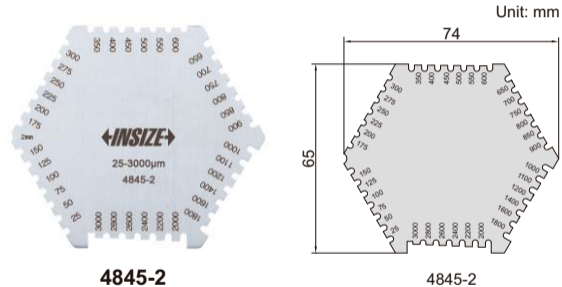

WET FILM GAGES

- Made of stainless steel

Code	Range	Accuracy	Thickness
4845-1	25-800µm	±5µm	1.8mm
4845-2	25-3000µm	25-100µm: ±5µm 100µm-3000µm: ±5%	1mm